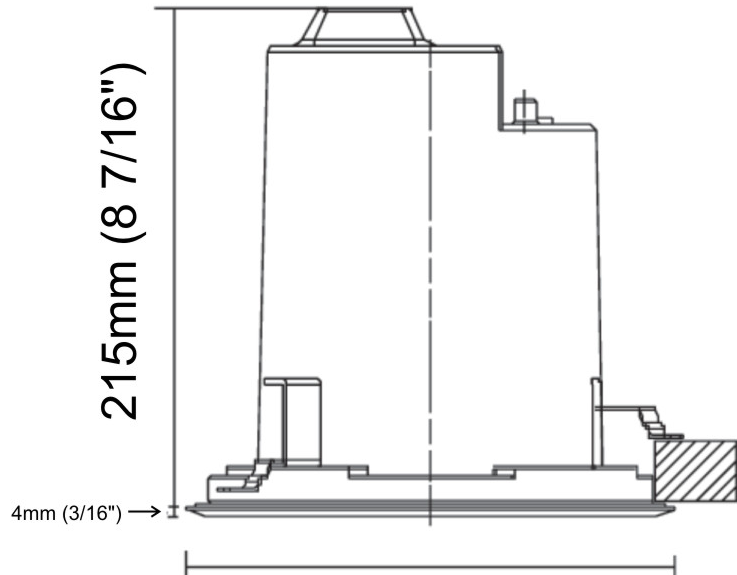

GENERAL

Series: Olodum
Brand: Side
Division: Exterior
Mounting Type: Recessed
Mounting Location: Ceiling
Subcategory: Downlight

PHYSICAL

Shape: Round
Diameter (mm): 220
Diameter (in): 8 11/16
Height (mm): 215
Height (in): 8 7/16
Light Distribution: Adjustable / Direct
Weight (kg): 3.6
Weight (lbs): 7.94
Diffuser: Clear tempered glass
Fixture Finish: SSS
Fixture Material: Aluminum Die Cast

ELECTRICAL

Lamp Type: LED (Zhaga Standard)
Input Wattage (W): 20
Total Output Wattage (W): 17
Dimming: Tri-Mode (Non-Dimming and Phase Dimming (120Vac only) and 0-10V Dimming)
Driver Included: Yes
Driver Location: Integrated
Driver Type: Constant Current - Universal
Driver Class: Class 2
Input Voltage (V): 120 - 277
Constant Current (MA): 500
Upon Request: (Not included - see components [IP65 or higher enclosure to be supplied by others]) 0-10Vdc dimming / (Included) Integral: Phase dimming @120Vac only / 277Vac

LED

Color Temperature (°K): 3000 / 4000
Max. Delivered Lumen (lm): 2434.9 / 2607.5
Nominal Lumen (lm): 2750 / 2945
CRI: >80 CRI
Lamp Life (hrs): 50000

OPTICAL

Reflector: Polycarbonate metallized reflector
Optic: 15 / 45 / 65 / ASY

RATINGS AND CERTIFICATIONS

Certified By: Certified for North American Standards
IP rating: IP67
IK Rating: IK10

220mm (8 11/16")

Recessed Thickness 10 / 12.5 / 15 / 25 / 30 mm
(3/8" / 1/2" / 9/16" / 1" / 1 3/16")

201mm (7 15/16")
3.6kg / 7.93lbs