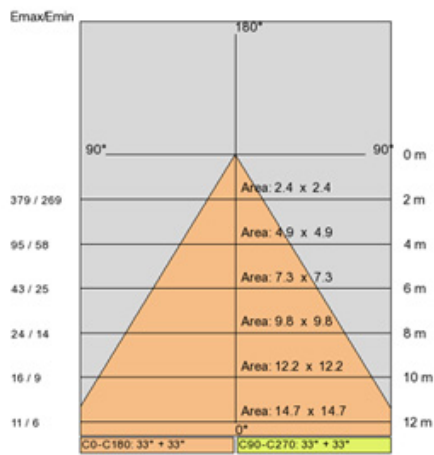

PROJECT	
TYPE	
SPECIFIER	
QUANTITY	
DATE