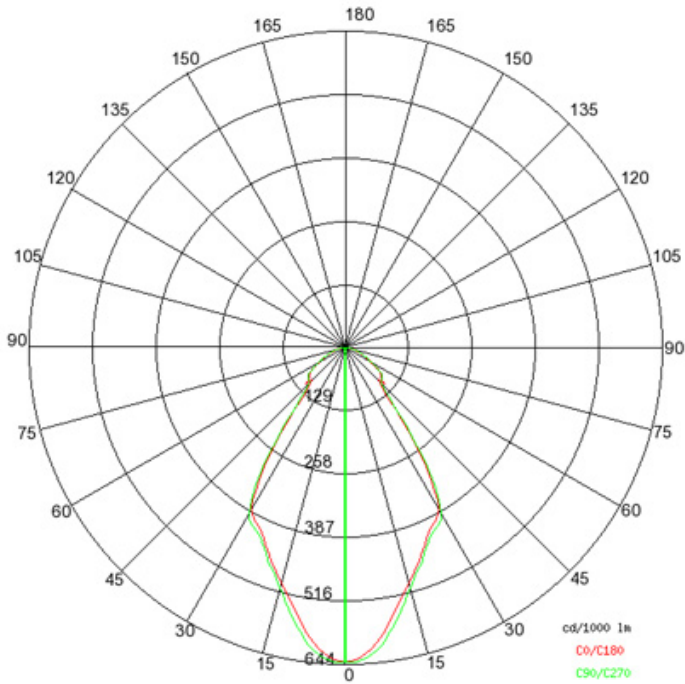

PROJECT	
TYPE	
SPECIFIER	
QUANTITY	
DATE