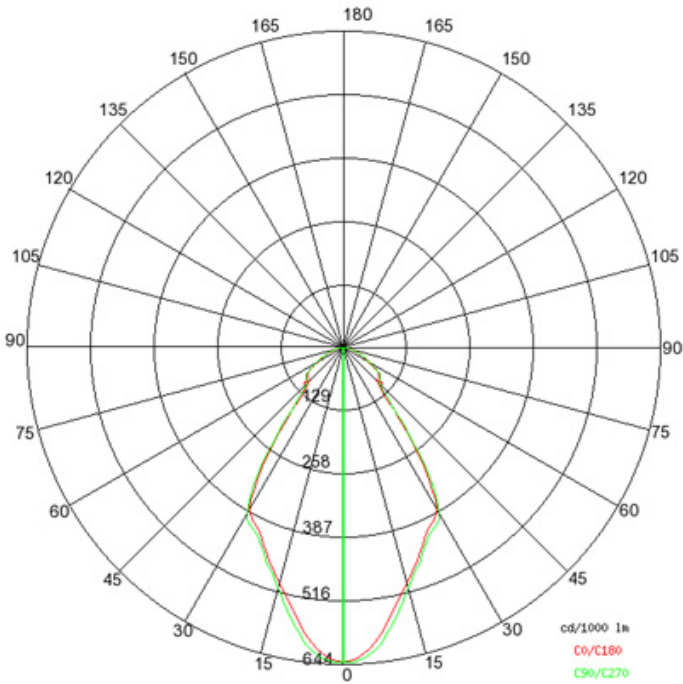

PROJECT	
TYPE	
SPECIFIER	
QUANTITY	
DATE