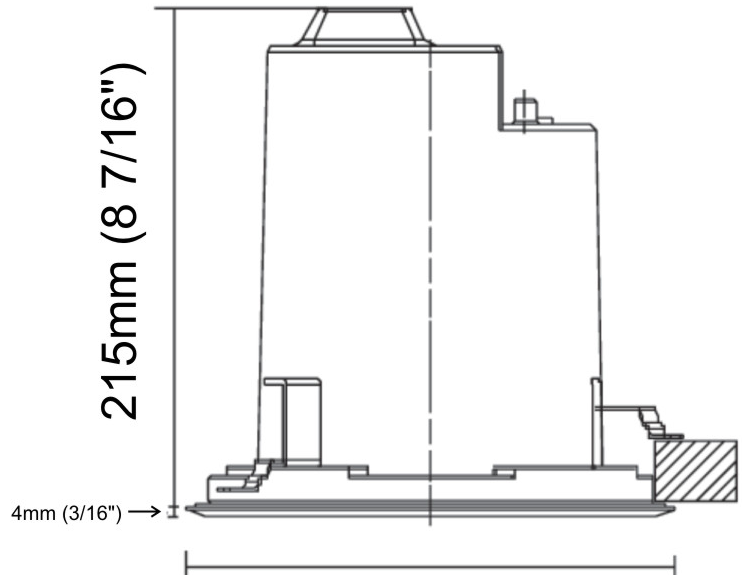

GENERAL

Series: Olodum
Brand: Side
Division: Exterior
Mounting Type: Recessed
Mounting Location: Ceiling
Subcategory: Downlight

PHYSICAL

Shape: Round
Diameter (mm): 220
Diameter (in): 8 11/16
Height (mm): 215
Height (in): 8 7/16
Light Distribution: Adjustable / Direct
Weight (kg): 3.6
Weight (lbs): 7.94
Diffuser: Clear tempered glass
Fixture Finish: SSS
Fixture Material: Aluminum Die Cast

ELECTRICAL

Lamp Type: LED (Zhaga Standard)
Input Wattage (W): 20
Total Output Wattage (W): 17
Dimming: Tri-Mode (Non-Dimming and Phase Dimming (120Vac only) and 0-10V Dimming)
Driver Included: Yes
Driver Location: Integrated
Driver Type: Constant Current - Universal
Driver Class: Class 2
Input Voltage (V): 120 - 277
Constant Current (MA): 500
Upon Request: (Not included - see components [IP65 or higher enclosure to be supplied by others]) 0-10Vdc dimming / (Included) Integral: Phase dimming @120Vac only / 277Vac

LED

Color Temperature (°K): 3000 / 4000
Max. Delivered Lumen (lm): 2434.9 / 2587.5
Nominal Lumen (lm): 2750 / 2945
CRI: >80 CRI
Lamp Life (hrs): 50000

OPTICAL

Reflector: Polycarbonate metallized reflector
Beam Angle: Spot - 15° / Flood - 45° / Wide Flood - 65° / Asymmetric

RATINGS AND CERTIFICATIONS

Certified By: Certified for North American Standards
IP rating: IP67
IK Rating: IK10

220mm (8 11/16")

Recessed Thickness 10 / 12.5 / 15 / 25 / 30 mm
(3/8" / 1/2" / 9/16" / 1" / 1 3/16")

201mm (7 15/16")
3.6kg / 7.93lbs