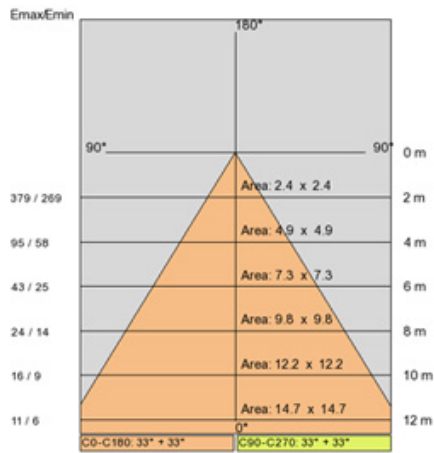

201mm (7 15/16")
 3.6kg / 7.93lbs

PROJECT	
TYPE	
SPECIFIER	
QUANTITY	
DATE	

PROJECT

TYPE

SPECIFIER

QUANTITY

DATE

Fixture Finish